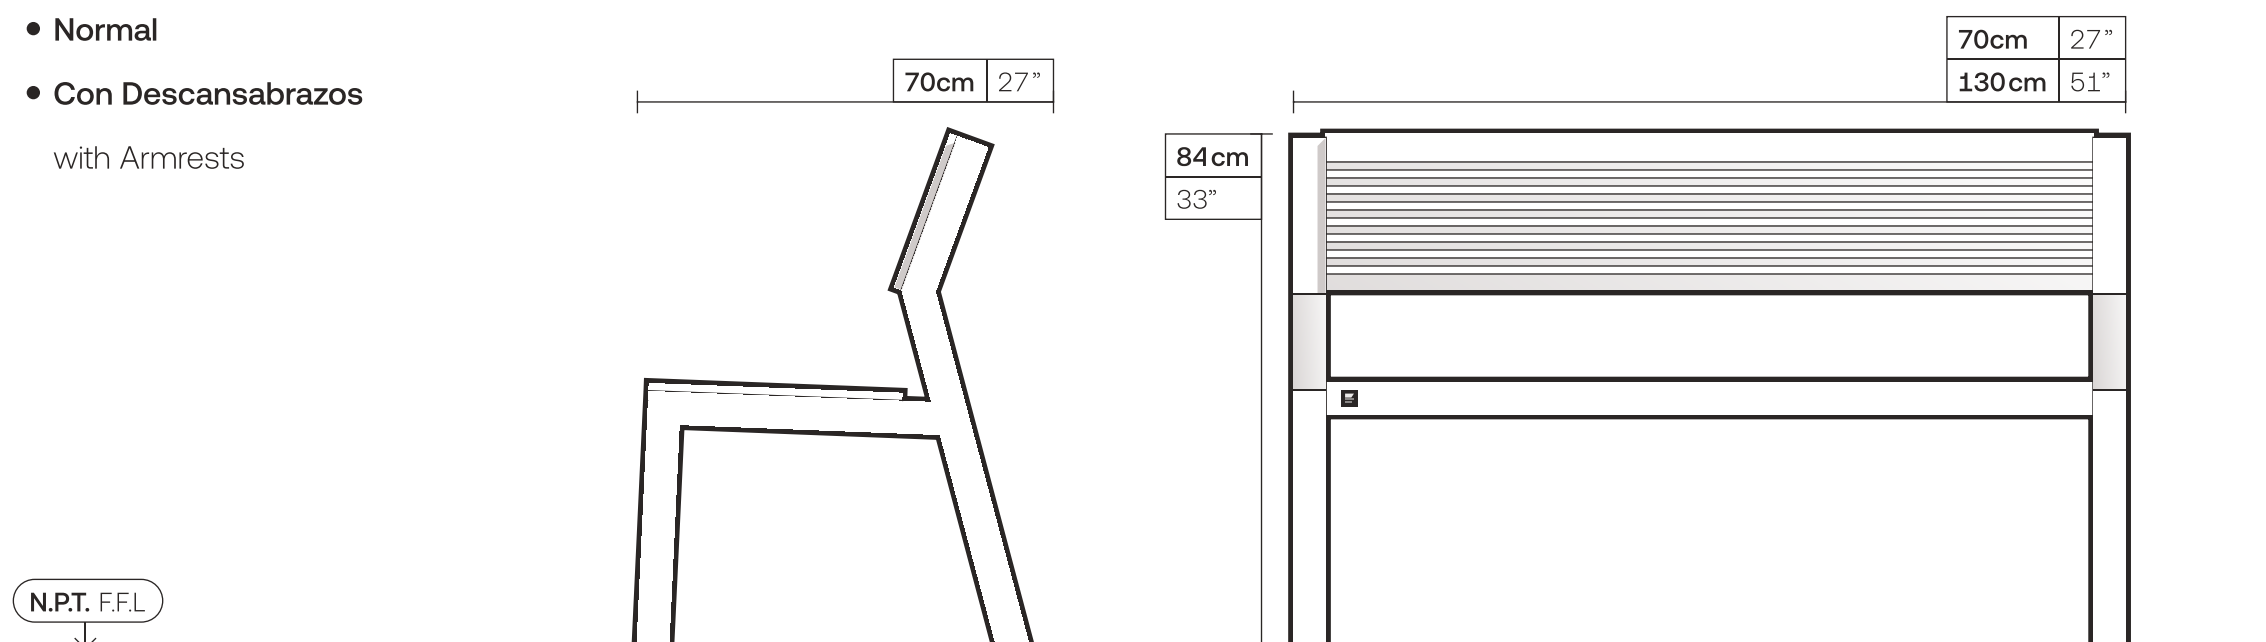

BAN-007

Banca Bench

Como empresa buscamos que cada vez más espacios públicos cuenten con asientos cómodos, espacios de reposo dignos. Esta banca, en sus dos versiones (asiento de madera y asiento de metal) es extremadamente fácil de instalar, además de ser un producto asequible para diversos proyectos públicos, sin sacrificar calidad y durabilidad.

Our bench features a sleek geometric design. The BAN-007 is a sturdy and long-lasting product that comes in two sizes, with various color options and seat choices to fit your needs. It's an excellent option for public projects, as it's affordable but doesn't compromise on quality or durability in any outdoor setting.

Variables Variants

Peso (Madera):33 kg

Peso (Metal):38 kg

Tipología Typology

- Normal
- Con Descansabrazos
  with Armrests

Apariencia Appearance

Cuerpo Body

- Acero al Carbón Carbon Steel
- Acero Inoxidable Stainless Steel

Asiento Seat

- Acero al Carbón Carbon Steel
- Acero Inoxidable Stainless Steel
- Madera Tropical Tropical Wood

Configuraciones Settings

Tamaños Sizes

- Chico Small
- Grande Large

Instalación Installation

- Taqueteable Fastened