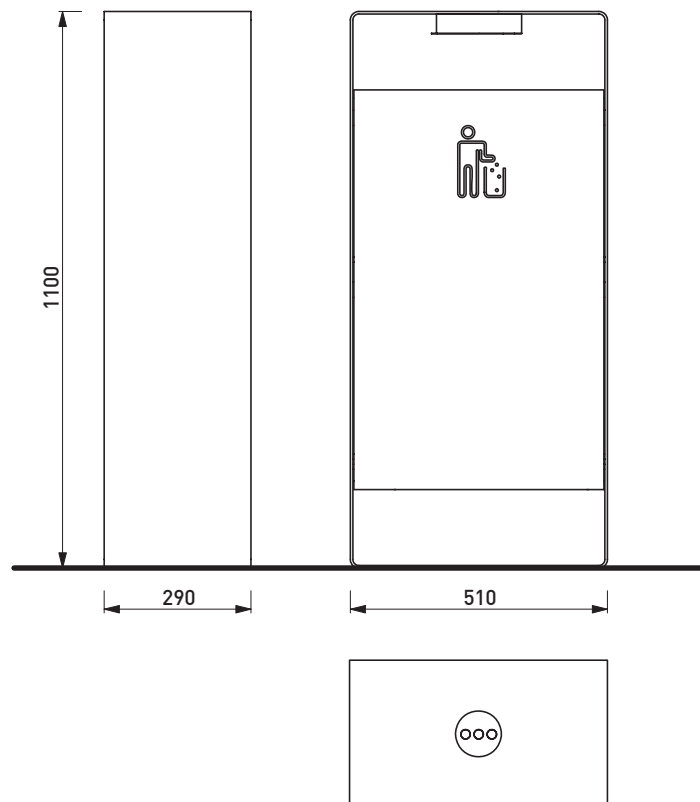

radium

EN

A geometrically styled body with softly rounded edges benefiting from the technology of bent steel sheet. The supporting ring contains an inserted box for the inner bin. The assembly is an example of an elegant and durable litter bin. The whole is an example of elegant bin with high resistance and design builds on the bench Radium.

DESIGN SET

Radium p. 88

55L

KR120

ILLUSTRATIVE PHOTO

TECHNICAL SPECIFICATIONS 2/5
KR120 - RADIUM

mmcite.com